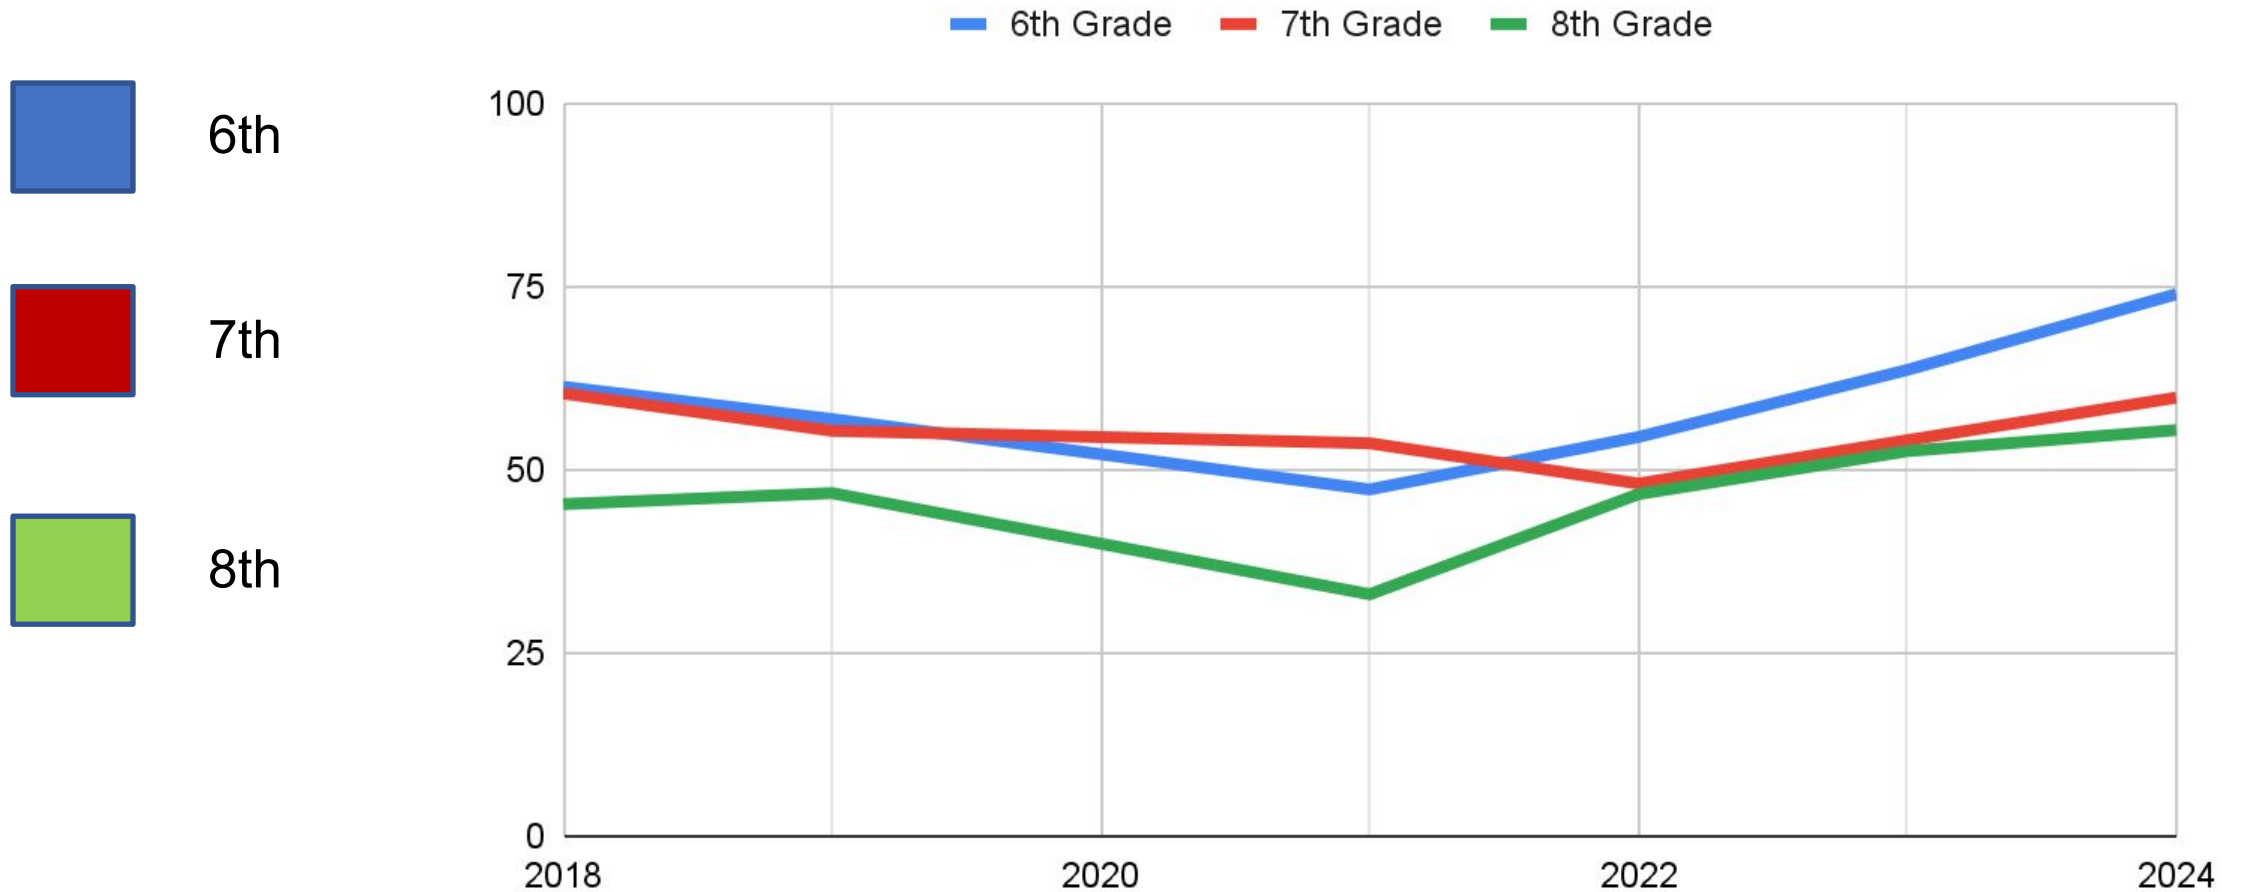

Middle School Math PSSA Summary

6th Grade, 7th Grade and 8th Grade