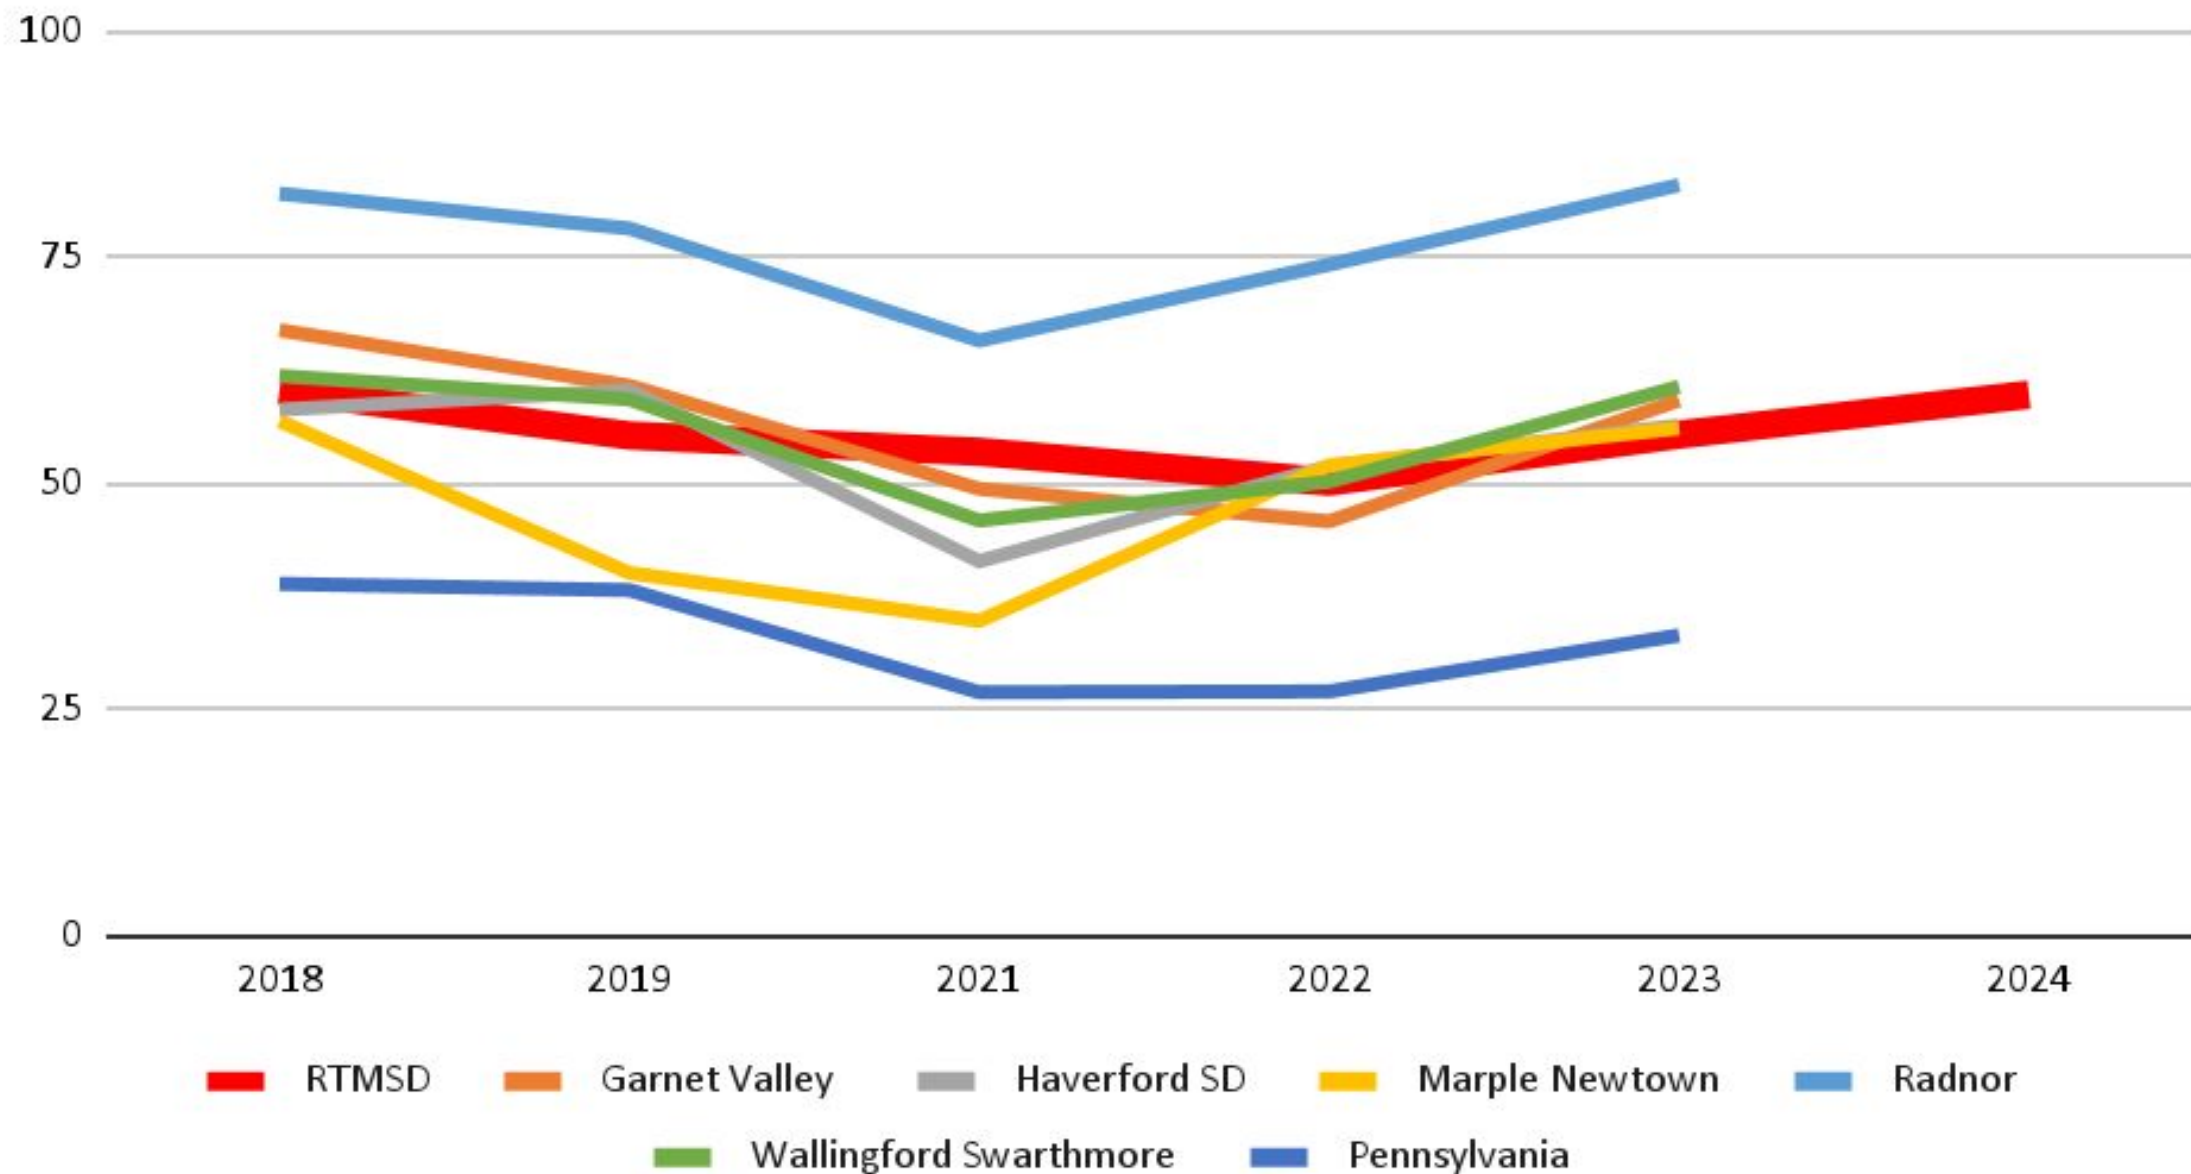

2024 results for Rose Tree Media included

Grade 3 Math PSSA

Grade 4 Math PSSA

Grade 5 Math PSSA

Grade 6 Math PSSA

Grade 7 Math PSSA

Grade 8 Math PSSA

Keystone Exams 2018-2024

Advanced, Proficient and Prof/Adv

Math Summary

2022 -2024 Grades 3, 5, 7, & 8 reveal consistent levels of students earning advanced-with grades 4 & 6 showing a significant increase.

2024 proficiency rates on Math PSSAs in grade 3 remain consistent and grades 4-8 show continued growth.