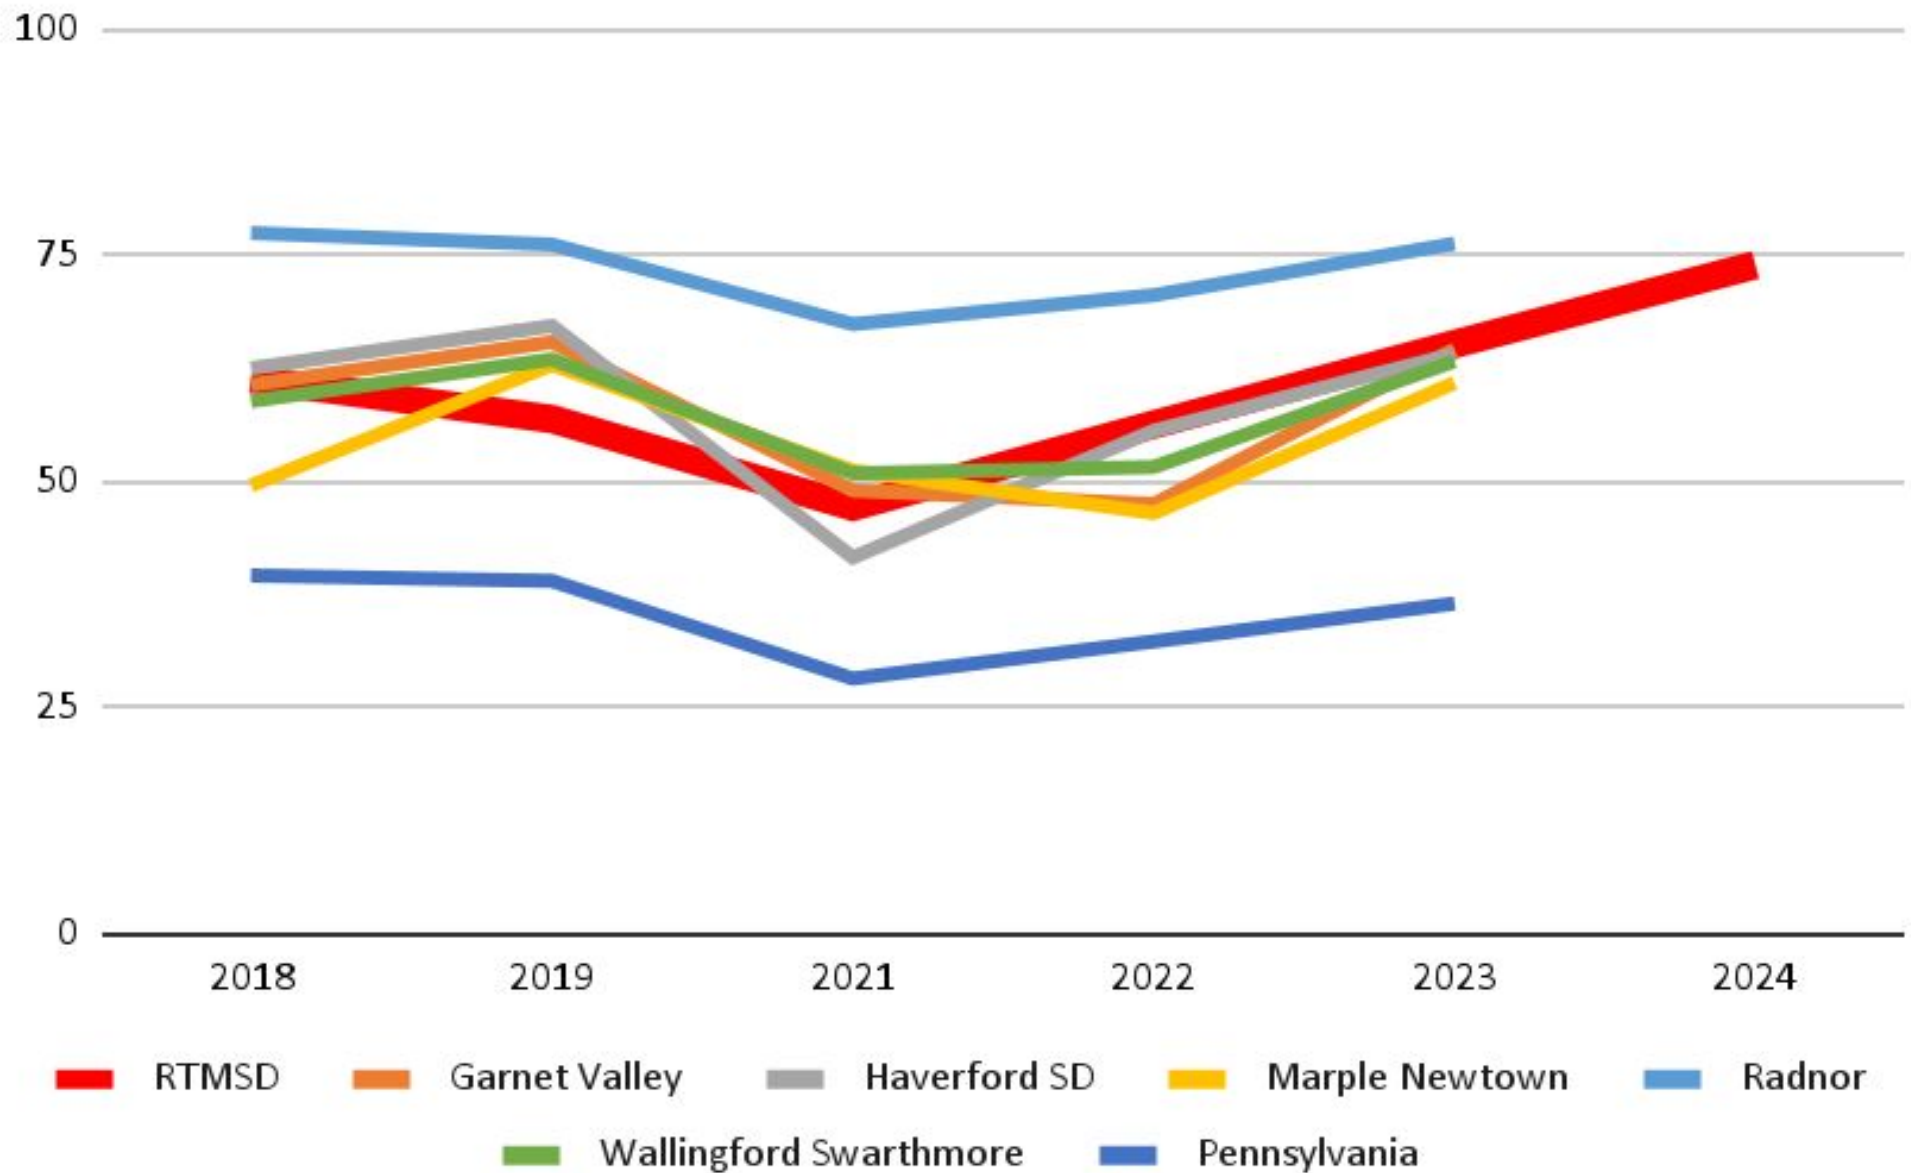

2024 results for Rose Tree Media included

Grade 3 Math PSSA

Grade 4 Math PSSA

Grade 5 Math PSSA

Grade 6 Math PSSA

Grade 7 Math PSSA

Grade 8 Math PSSA

Keystone Exams 2018-2024

Advanced, Proficient and Prof/Adv

Math Summary

2022 -2024 Grades 3, 5, 7, & 8 reveal consistent levels of students earning advanced-with grades 4 & 6 showing a significant increase.

2024 proficiency rates on Math PSSAs in grade 3 remain consistent and grades 4-8 show continued growth.