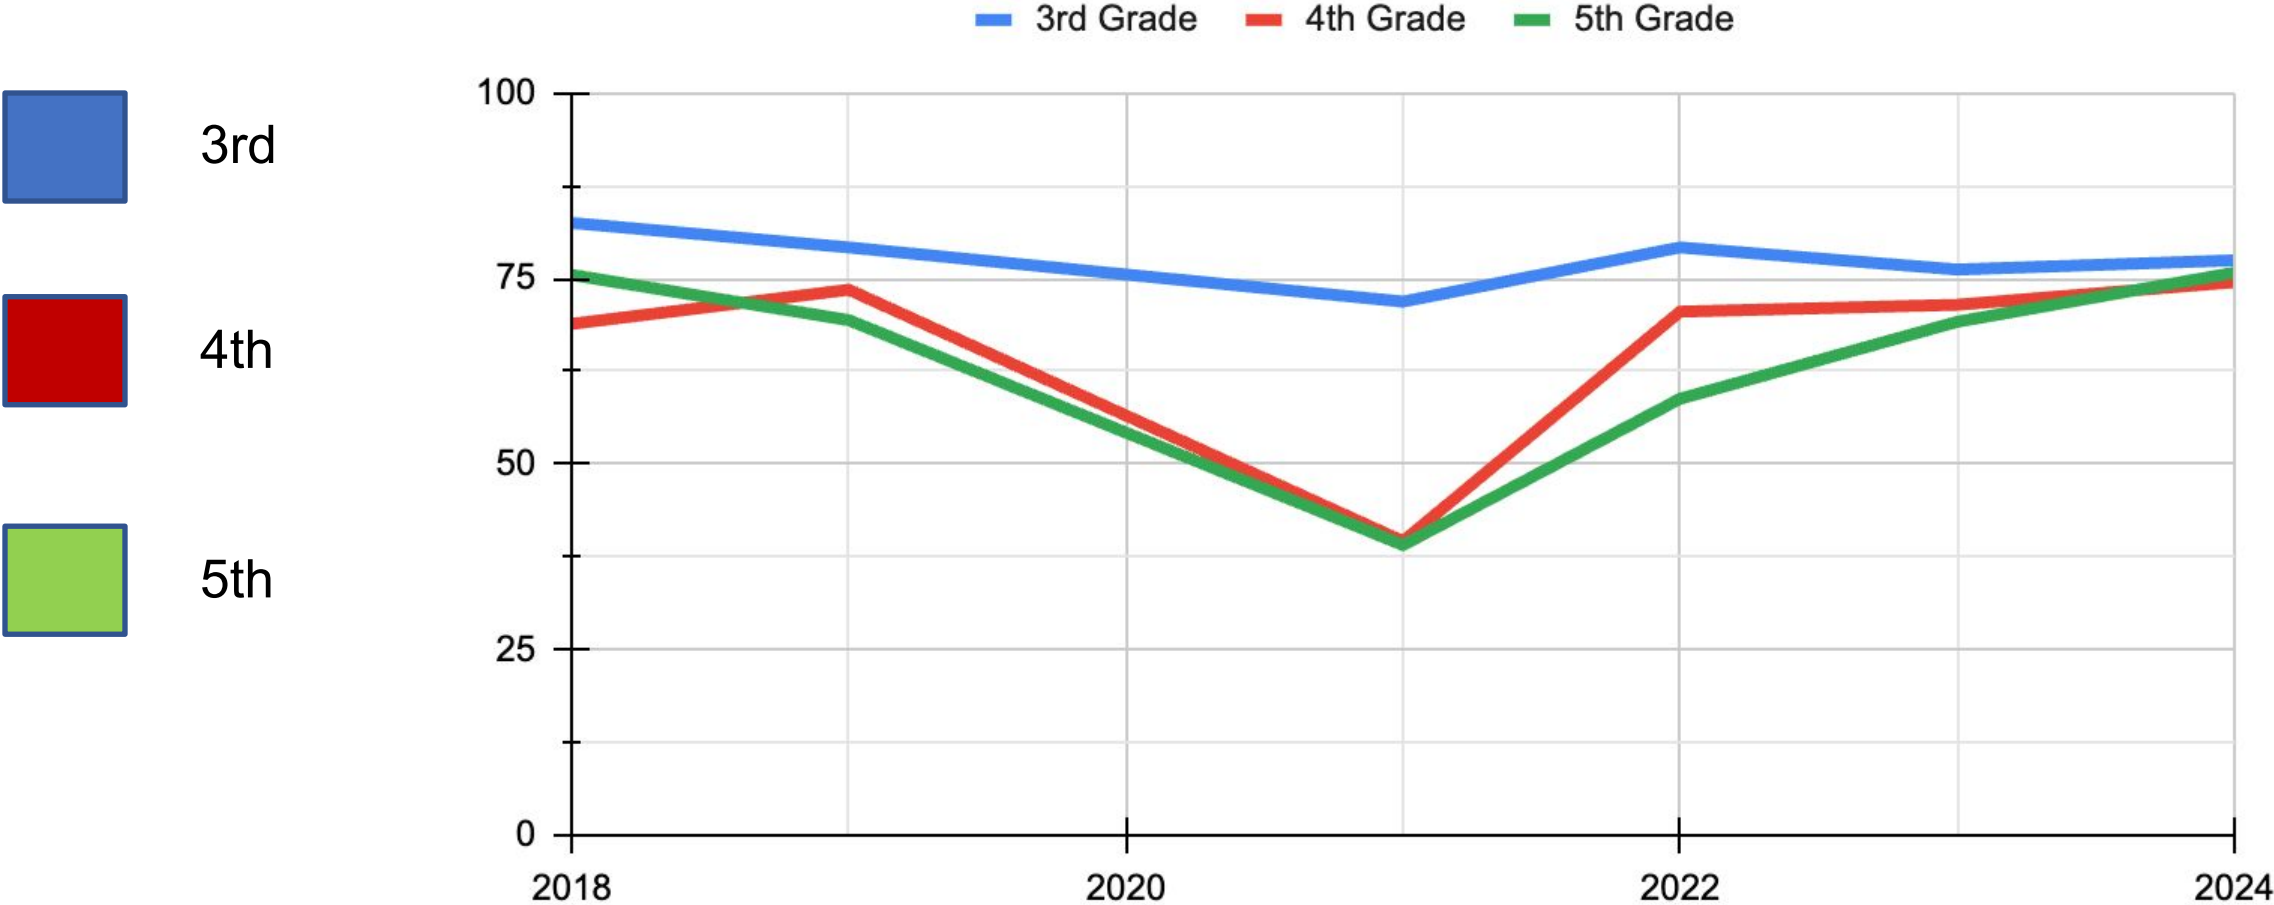

Elementary Math PSSA Summary

3rd Grade, 4th Grade and 5th Grade